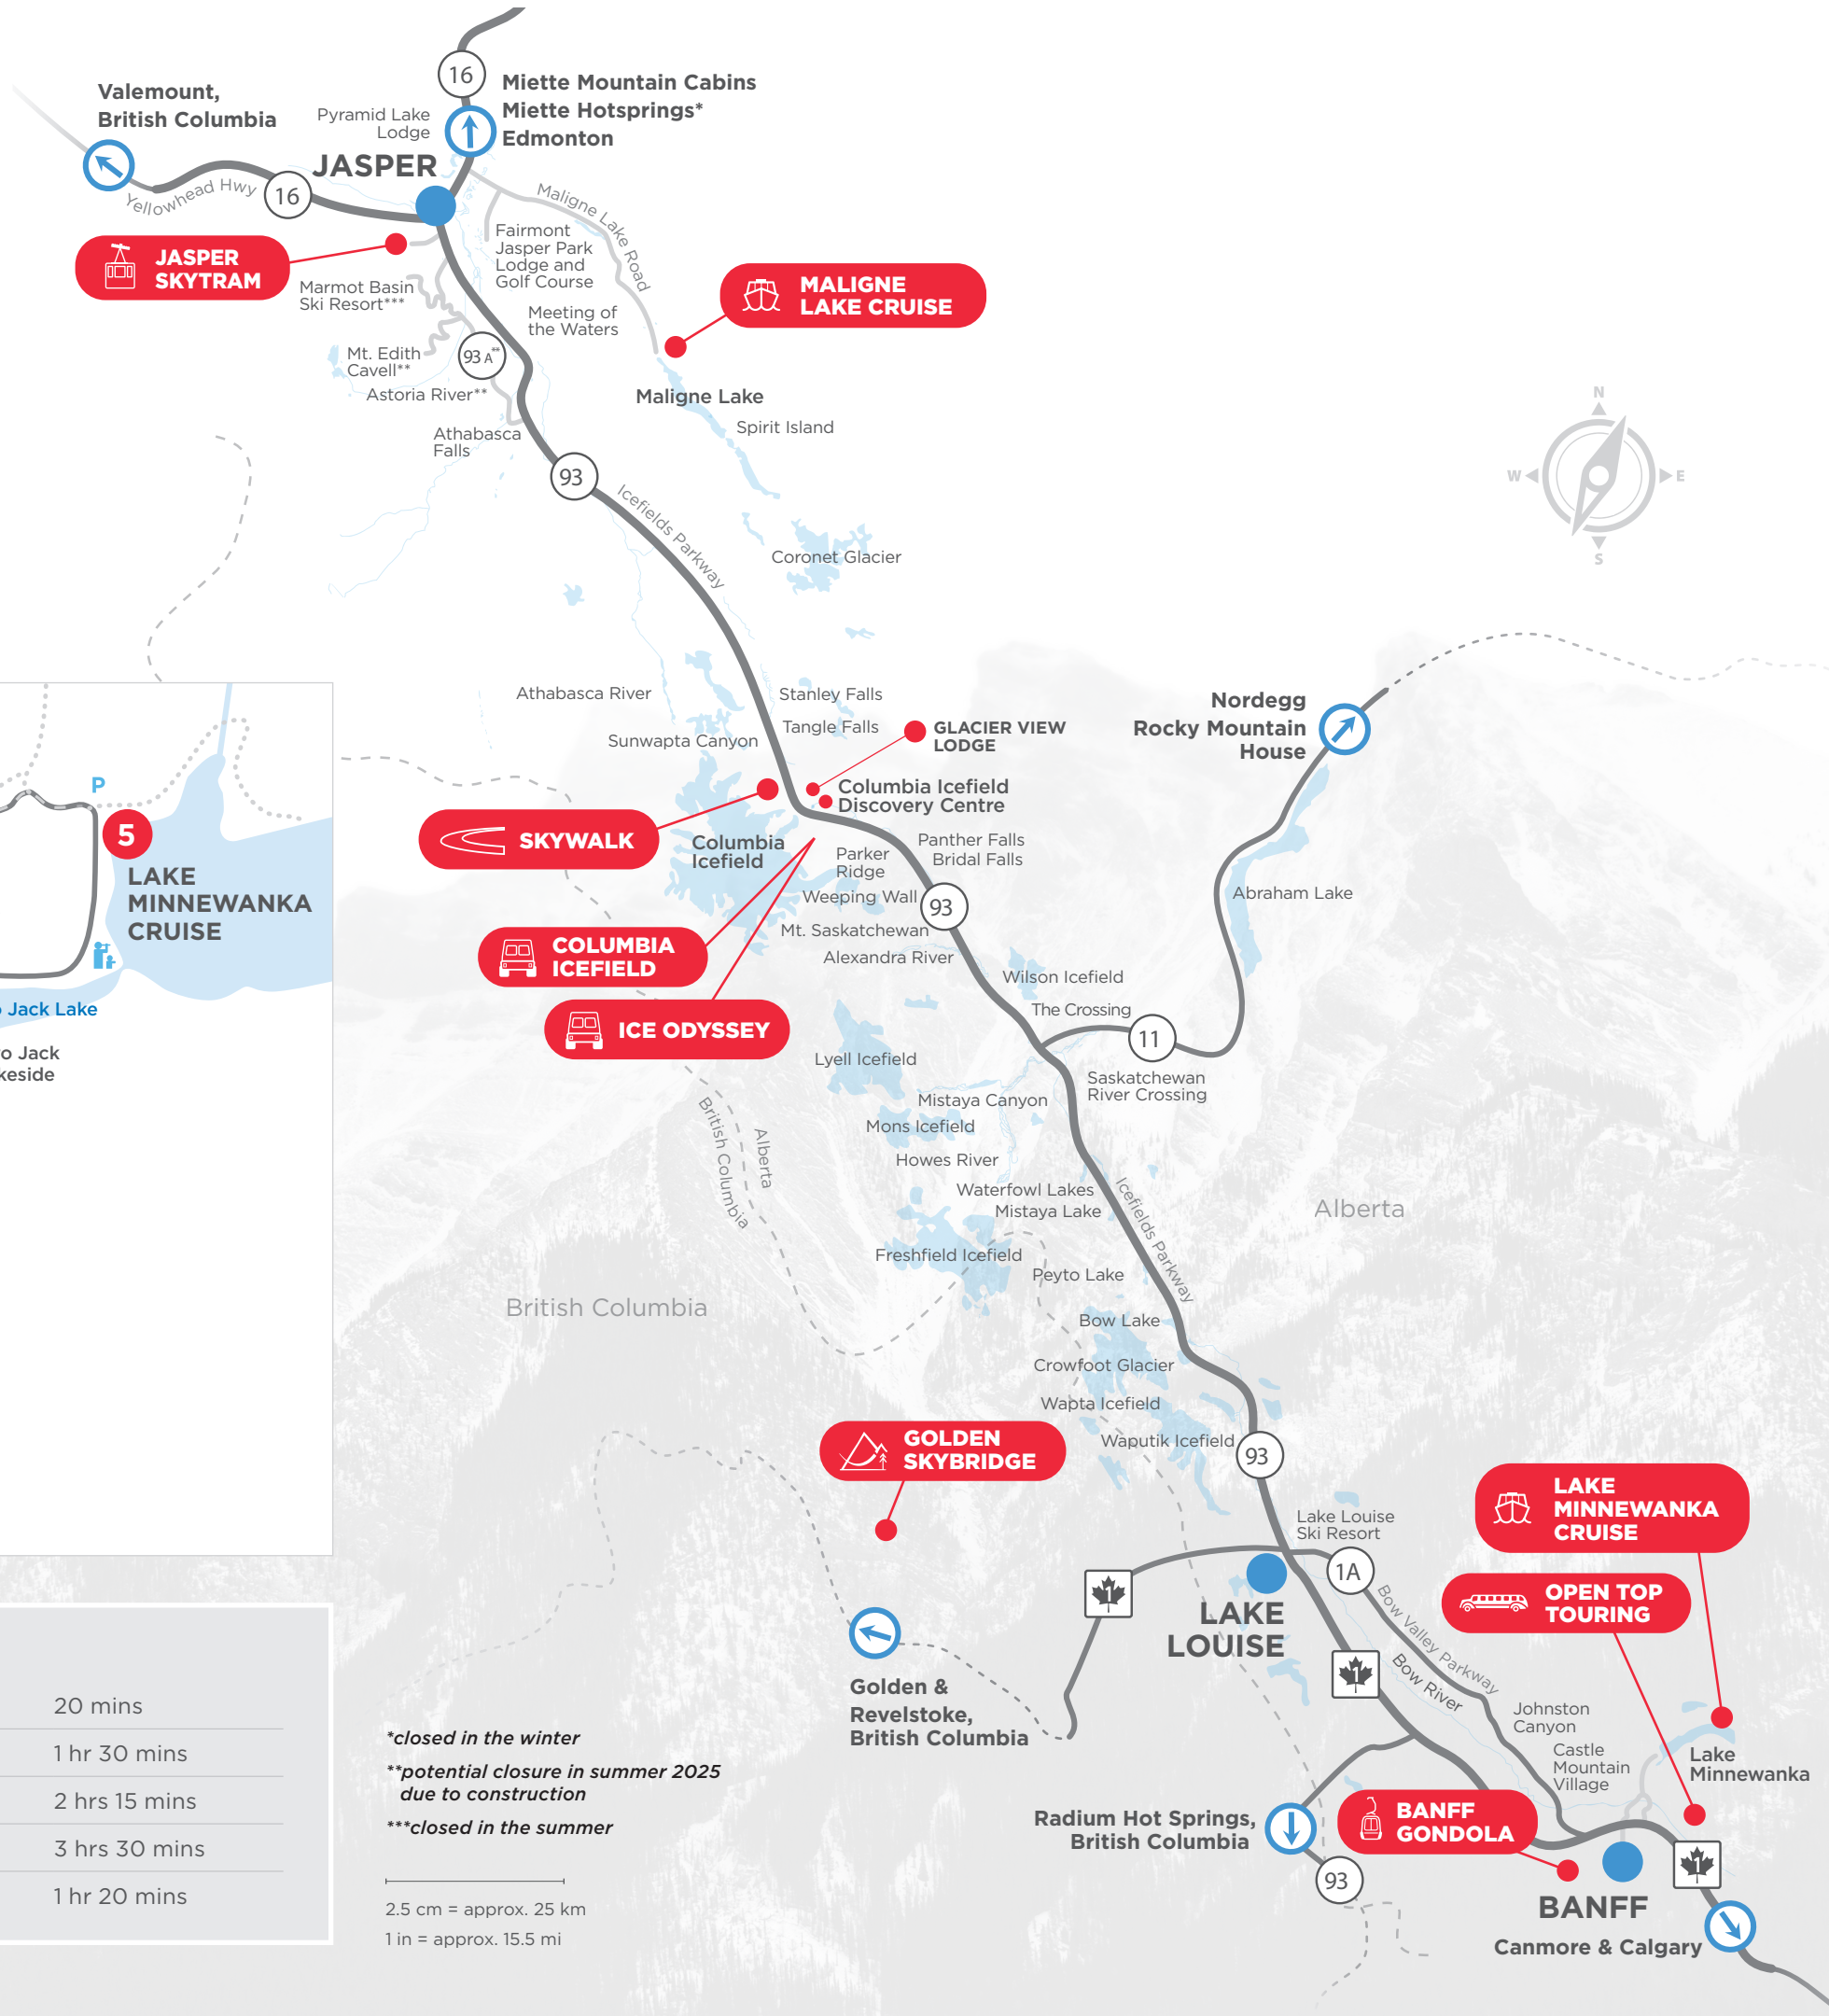

YOUR NEXT GREAT ADVENTURE STARTS HERE

DISTANCES & APPROXIMATE DRIVING TIMES

Banff to Lake Minnewanka	14 km (8 mi)	20 mins
Banff to Golden Skybridge	136 km (84 mi)	1 hr 30 mins
Banff to Columbia Icefield	185 km (115 mi)	2 hrs 15 mins
Banff to Jasper	288 km (179 mi)	3 hrs 30 mins
Banff to Calgary	127 km (79 mi)	1 hr 20 mins

**closed in the winter*
***potential closure in summer 2025 due to construction*
****closed in the summer*

2.5 cm = approx. 25 km
 1 in = approx. 15.5 mi

Pursuit Pass

TOP ALPINE ADVENTURES FOR LESS

Save up to 40% on the top attractions in Banff, Jasper and Golden with the Pursuit Pass.

Get yours today and start exploring.
PursuitPass.ca

FRONT SIDE - glue strip along left edge