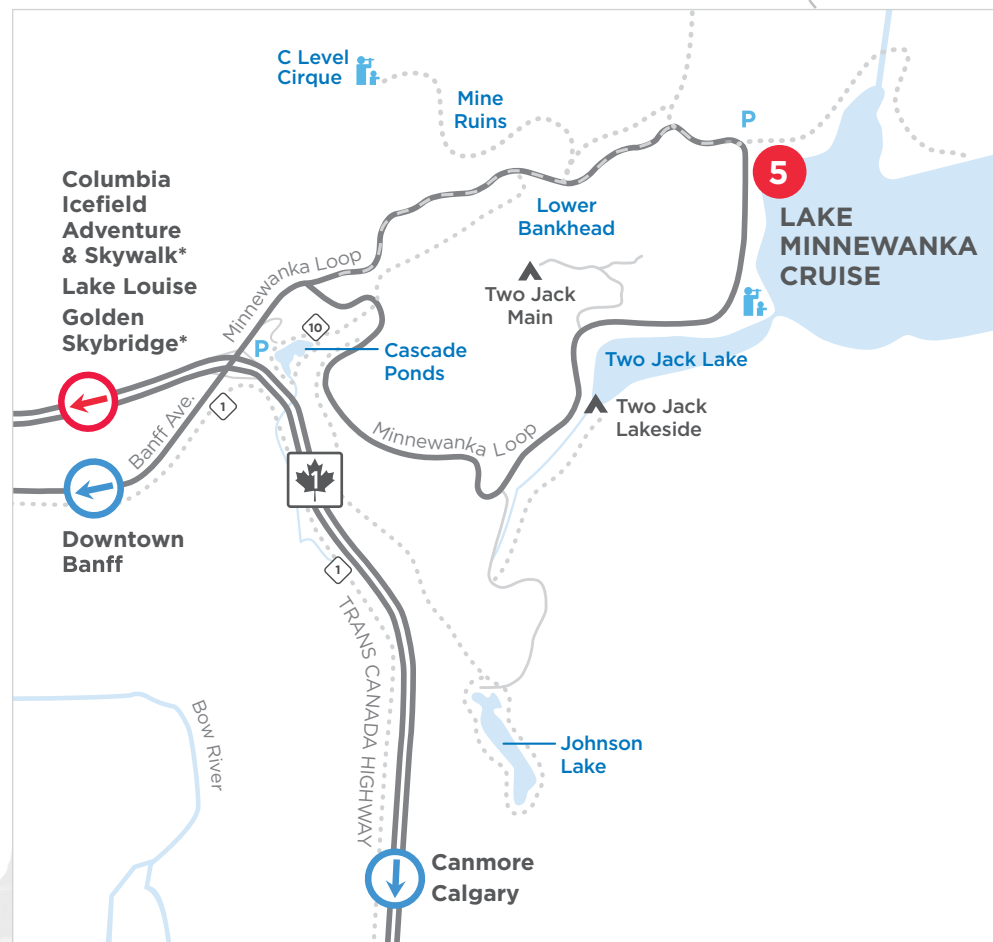

YOUR NEXT GREAT ADVENTURE STARTS HERE

DISTANCES & APPROXIMATE DRIVING TIMES

Banff to Lake Minnewanka	14 km (8 mi)	20 mins
Banff to Golden Skybridge	136 km (84 mi)	1 hr 30 mins
Banff to Columbia Icefield	185 km (115 mi)	2 hrs 15 mins
Banff to Jasper	288 km (179 mi)	3 hrs 30 mins
Banff to Calgary	127 km (79 mi)	1 hr 20 mins

**closed in the winter*
***potential closure in summer 2025 due to construction*
****closed in the summer*

2.5 cm = approx. 25 km
 1 in = approx. 15.5 mi

Pursuit Pass

TOP ALPINE ADVENTURES FOR LESS

Save up to 40% on the top attractions in Banff, Jasper and Golden with the Pursuit Pass.

Get yours today and start exploring.
PursuitPass.ca

FRONT SIDE - glue strip along left edge